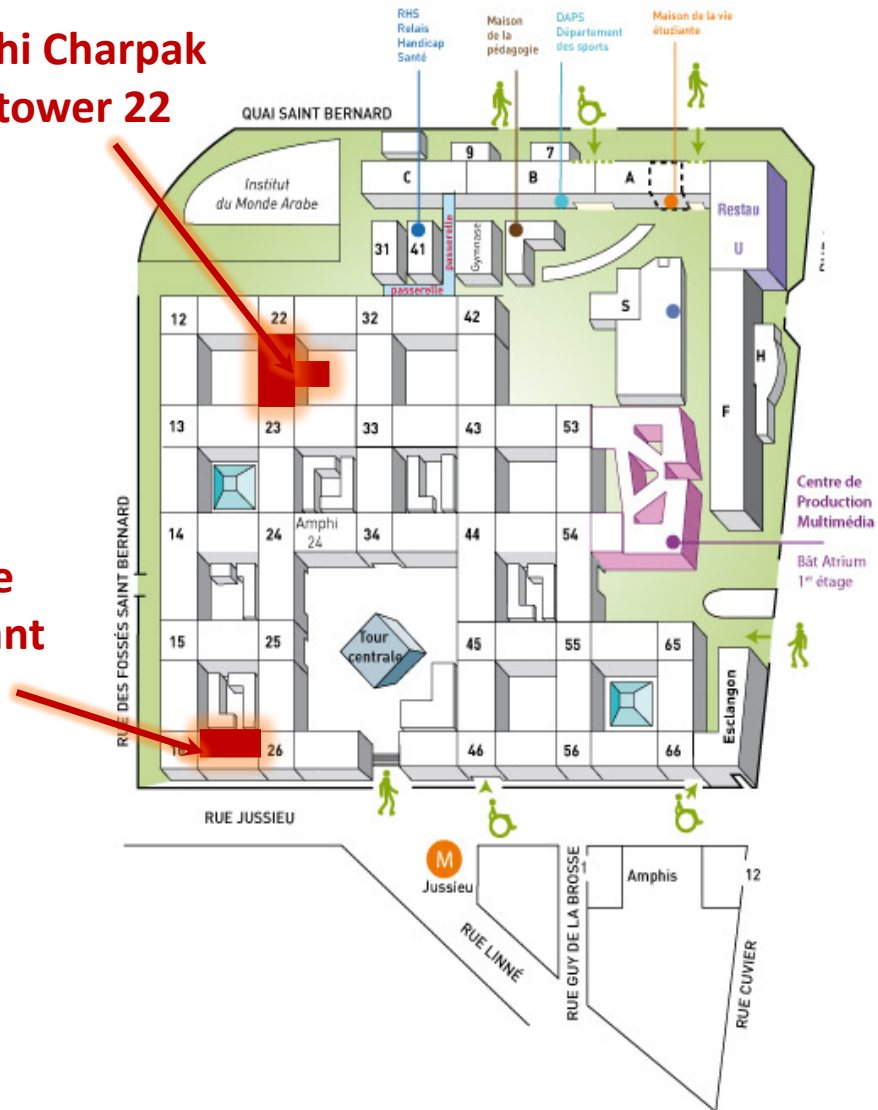

150 seats max.

Laserlab
Europe

Laserlab Europe

**Amphi Charpak
RDC tower 22**

**L'Ardoise
restaurant**

Catering

Coffee breaks @ amphi Charpak
Lunches @ the Ardoise restaurant

Laserlab
Europe

Laserlab Europe

Several hotels within walking distance from 90 to 150 €

How to get there

easily reachable by subway (Jussieu station, lines 7 & 10) and thus from airports and railway stations

Map of the subway network: <https://www.ratp.fr/plans-lignes?fm=pdf&loc=reseaux&nompdf=metro>