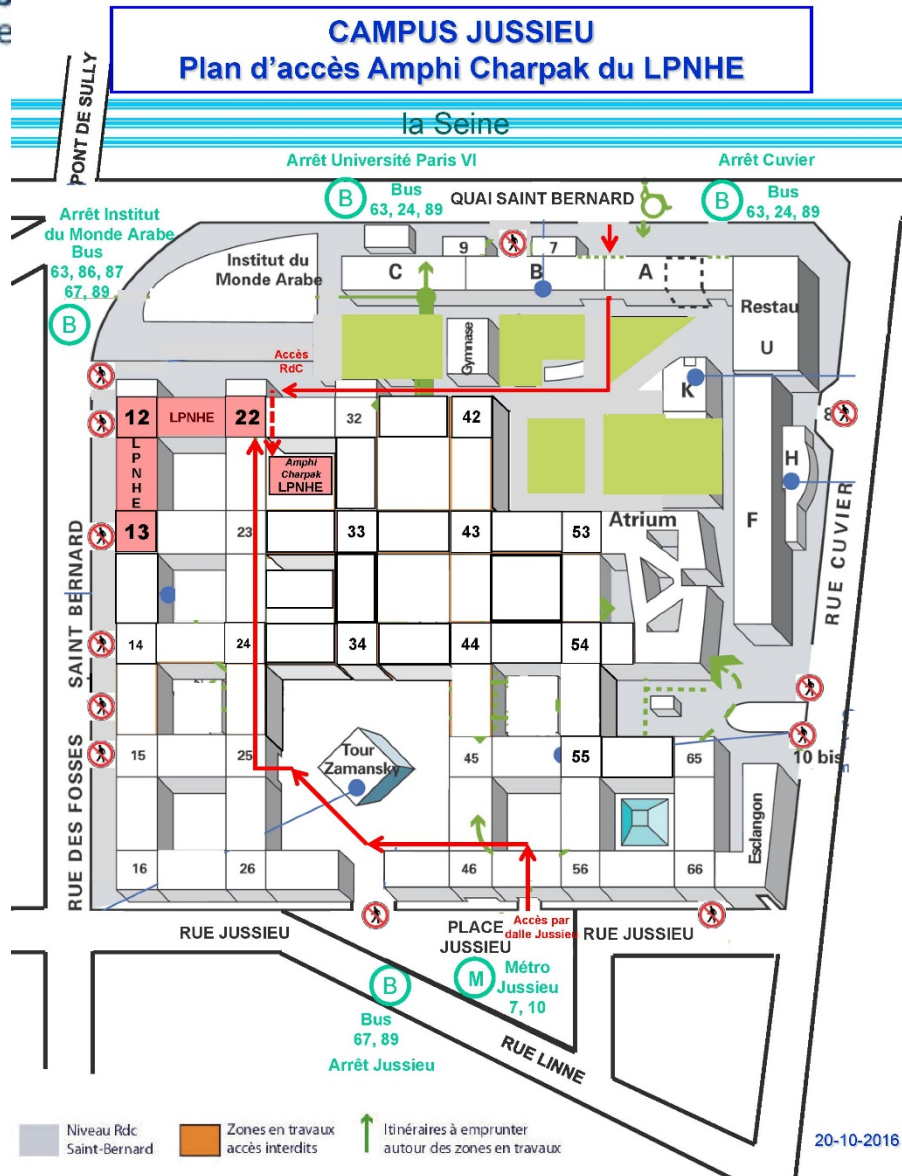

Laserlab
Europe

Laserlab Europe

Laserlab-Europe User Meeting 29-30 November 2018

Campus Jussieu
Sorbonne University
Paris downtown

4 place Jussieu, 75005 Paris

Laserlab Europe

Laserlab
Europe

Amphi Charpak
RDC tower 22

150 seats max.

Laserlab
Europe

Laserlab Europe

**Amphi Charpak
RDC tower 22**

**L'Ardoise
restaurant**

Catering

Coffee breaks @ amphi Charpak
Lunches @ the Ardoise restaurant

Laserlab
Europe

Laserlab Europe

Several hotels within walking distance from 90 to 150 €

How to get there

easily reachable by subway (Jussieu station, lines 7 & 10) and thus from airports and railway stations

Map of the subway network: <https://www.ratp.fr/plans-lignes?fm=pdf&loc=reseaux&nompdf=metro>