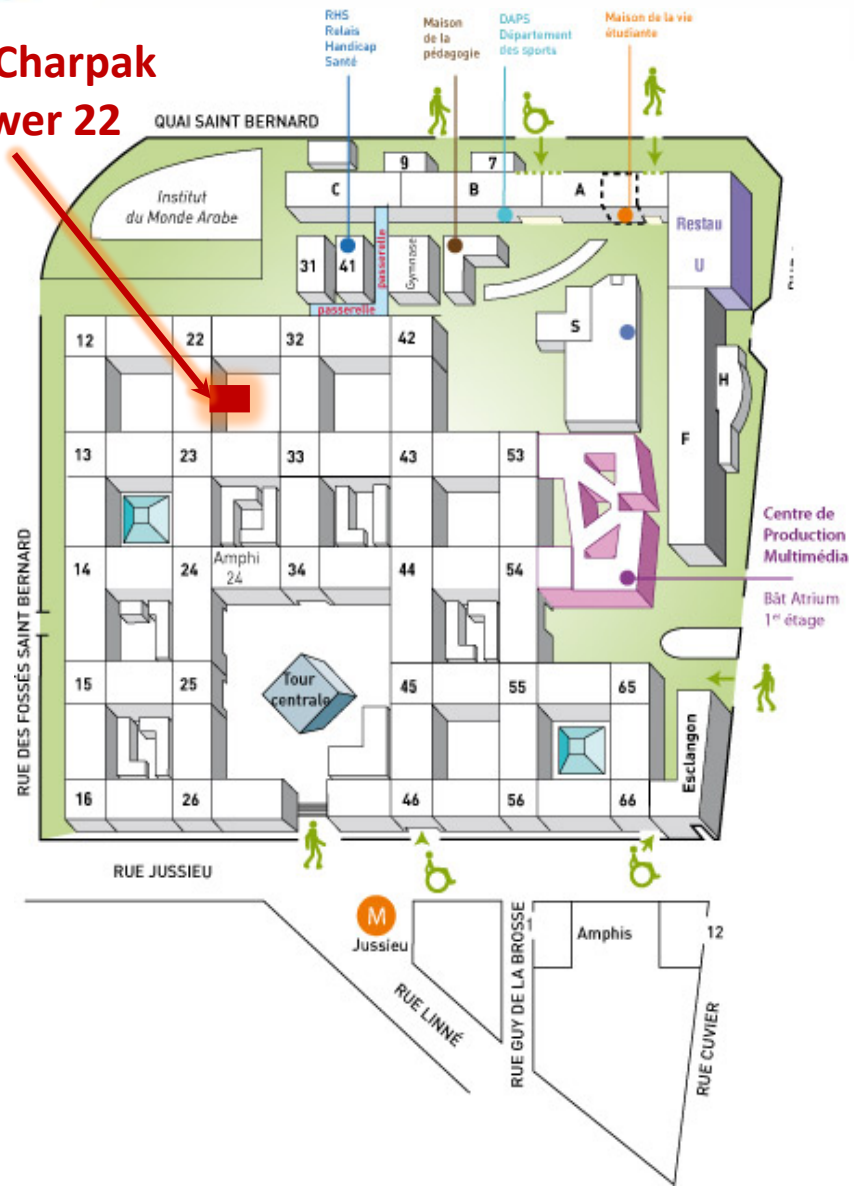

Laserlab
Europe

Laserlab Europe

Laserlab-Europe User Meeting 29-30 November 2018

Campus Jussieu
Sorbonne University
Paris downtown

4 place Jussieu, 75005 Paris

Laserlab Europe

Laserlab
Europe

Amphi Charpak
RDC tower 22

150 seats max.

Laserlab
Europe

Laserlab Europe

**Amphi Charpak
RDC tower 22**

**L'Ardoise
restaurant**

Catering

Coffee breaks @ amphi Charpak
Lunches @ the Ardoise restaurant

Laserlab
Europe

Laserlab Europe

Several hotels within walking distance from 90 to 150 €

How to get there

easily reachable by subway (Jussieu station, lines 7 & 10) and thus from airports and railway stations

Map of the subway network: <https://www.ratp.fr/plans-lignes?fm=pdf&loc=reseaux&nompdf=metro>