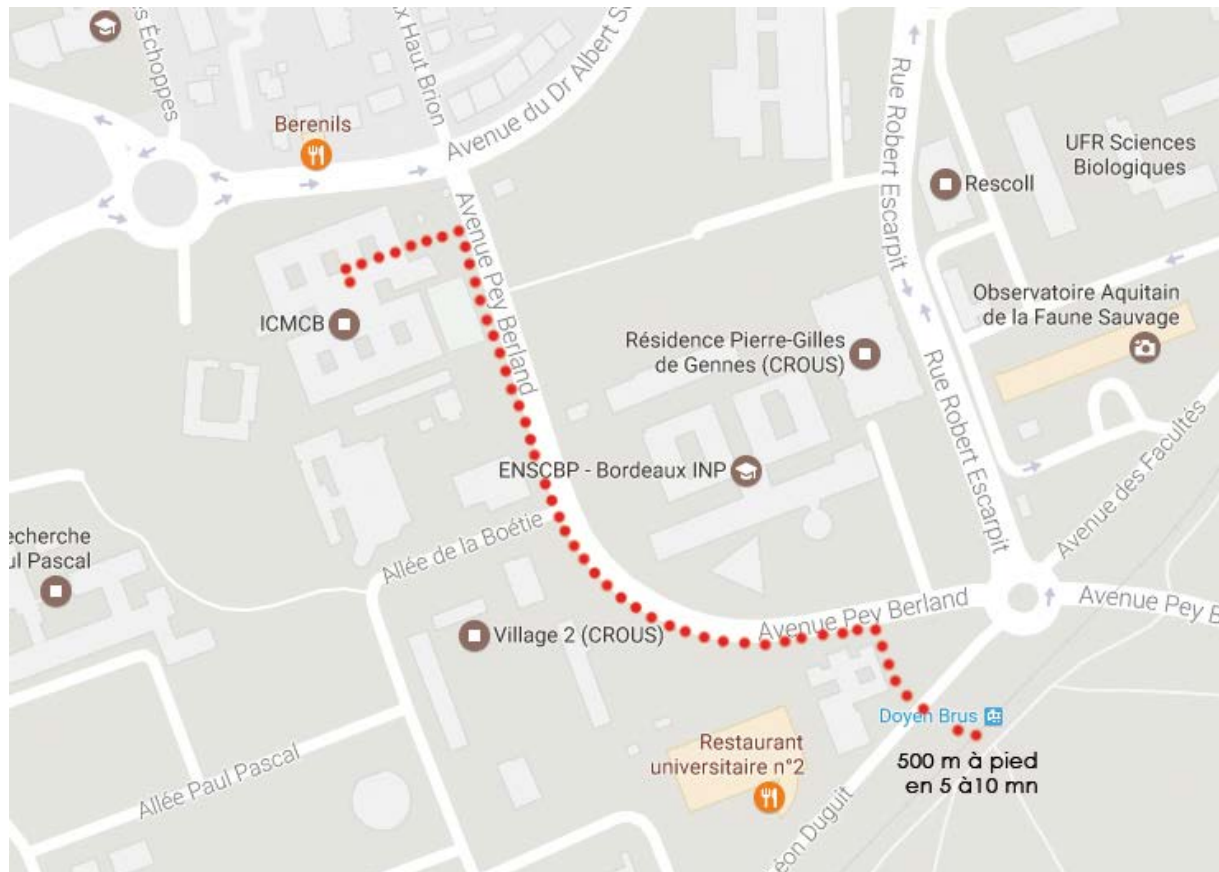

<http://www.icmcb-bordeaux.cnrs.fr/spip.php?article160&lang=en>

How to get to ICMCB:

The institute is located 7 minutes walking from Tram B Station "Doyen Brus". Coming from downtown takes about 20 minutes by tramway line B. Timetable are available at

<https://www.infotbm.com/en/maps>

- by Tramway from Bordeaux downtown

1-Tramway Ligne B Direction "Pessac Centre" or "France Alouette" Stop at Doyen Brus.

Estimated time 15-20 mn

2-Walk to ICMCB. (7 mn)

- by train: From "Bordeaux-St Jean Station"

1-Tramway Ligne C Direction "Gare de Blanquefort" or "Parc des Expositions" Stop at "Quinconces" (6 stops)

2-Tramway Ligne B Direction "Pessac Centre" or "France Alouette" Stop at "Doyen Brus" .

3- Walk to ICMCB.

Estimated time: 55 mn

- by plane:

The easiest way to connect the campus is the taxi. Estimated time: 20-30 mn

- by car:

ICMCB:

87, Avenue du Docteur Schweitzer

33608 PESSAC

GPS :N 44° 48.135' - W 0° 36.879'